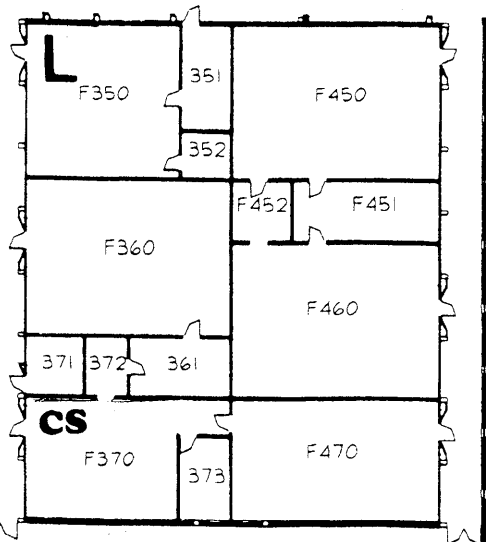

Map Key

- R = Registration Desk
- AA = Aural Awareness
- P = Performance
- R = Registration Desk
- T = Technique & Sight-Reading Room
- T/S Desk = Check in for Technique & Sight-Reading
- PR = Parents' Room
- L = Lunch Room